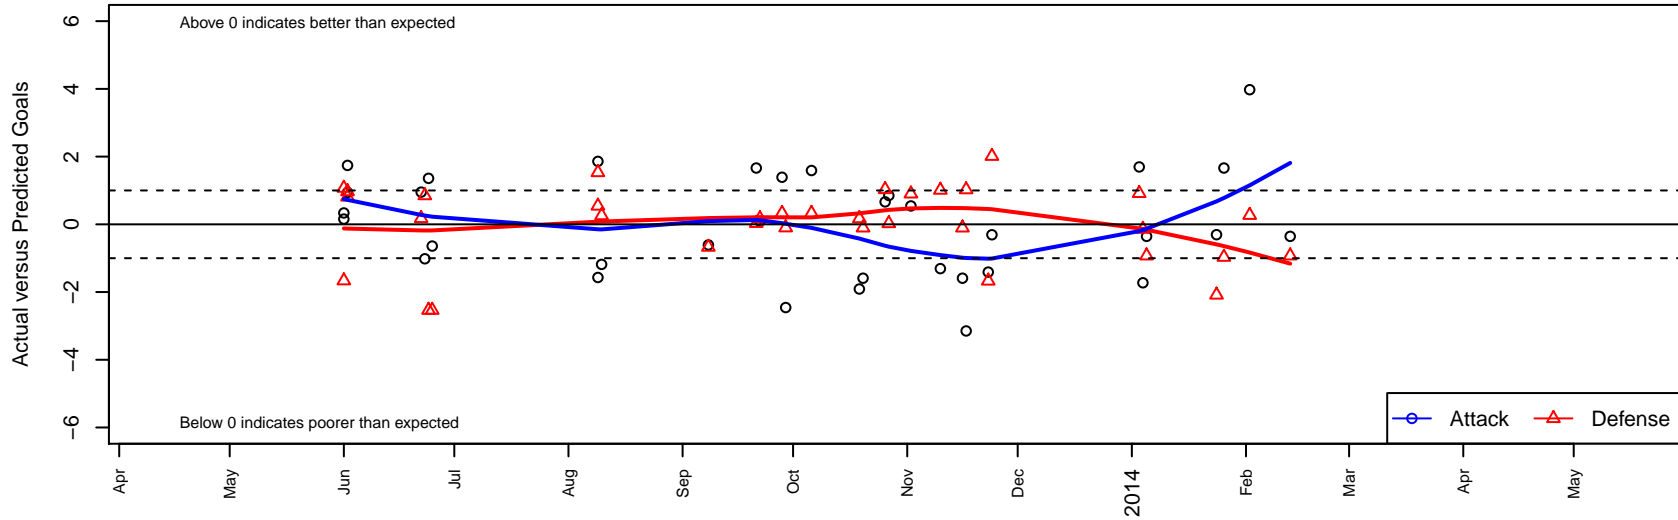

Seattle United Copa B96

Seattle United
 Seattle, WA
 B96 total strength=1799
 attack=56.48 defense=18.06
 fall league = RCL B96 Div 2
 alt names used:
 Seattle United Copa B96
 Seattle United B96 Copa
 SEATTLE UNITED B96 COPA (WA)
 B96 COPA
 B96 Copa
 2013 Seattle United B96 Copa A

Venues played:
 Showcase of Champions Samba U16
 US Club Regionals Super U16
 Sporting Invitational Boys U17 U17
 RCL B96 Div 2
 PacNW Winter Classic FWRL U17
 WYS Championship B96

Seattle United Copa B96
 Dots are actual minus expected GF (blue circles) and GA (red triangles).
 Blue line is smoothed change in attack strength. Red is smoothed change in defense strength.